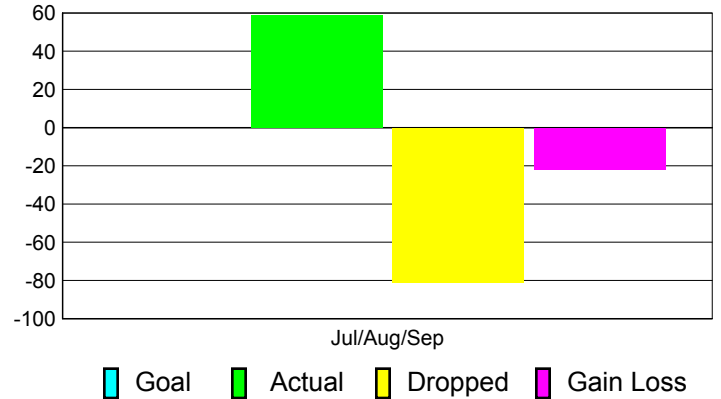

### YTD Status Quo Clubs 2011-2012

Status Quo Clubs Compared to Status Quo Members

## MEMBERSHIP

**Membership Results**  
2011-2012

**Membership**  
2010-2011

Month	Net Memb Goal	Actual New Memb	Actual Dropped Memb	Gain/Loss of Memb	Gain/Loss of Memb
Jul/Aug/Sep		59	-81	-22	-22
<b>Totals</b>		<b>59</b>	<b>-81</b>	<b>-22</b>	<b>-22</b>

### Membership Results 2011-2012

Goal, New, Dropped, Gain/Loss

### Comparison of Membership Gain/Loss

Current Year Compared to the Previous Year