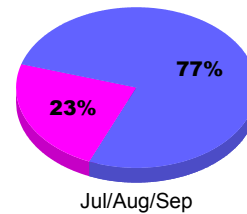

Gender Comparison 2011-2012

Jul/Aug/Sep

Legend: Male (Cyan), Female (Magenta)