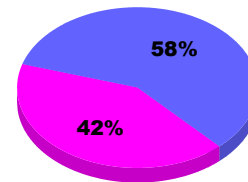

Gender Comparison 2011-2012

Jul/Aug/Sep

Legend: Male (Blue), Female (Magenta)