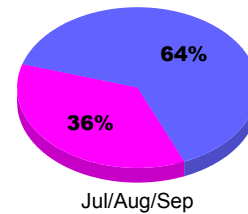

Gender Comparison 2011-2012